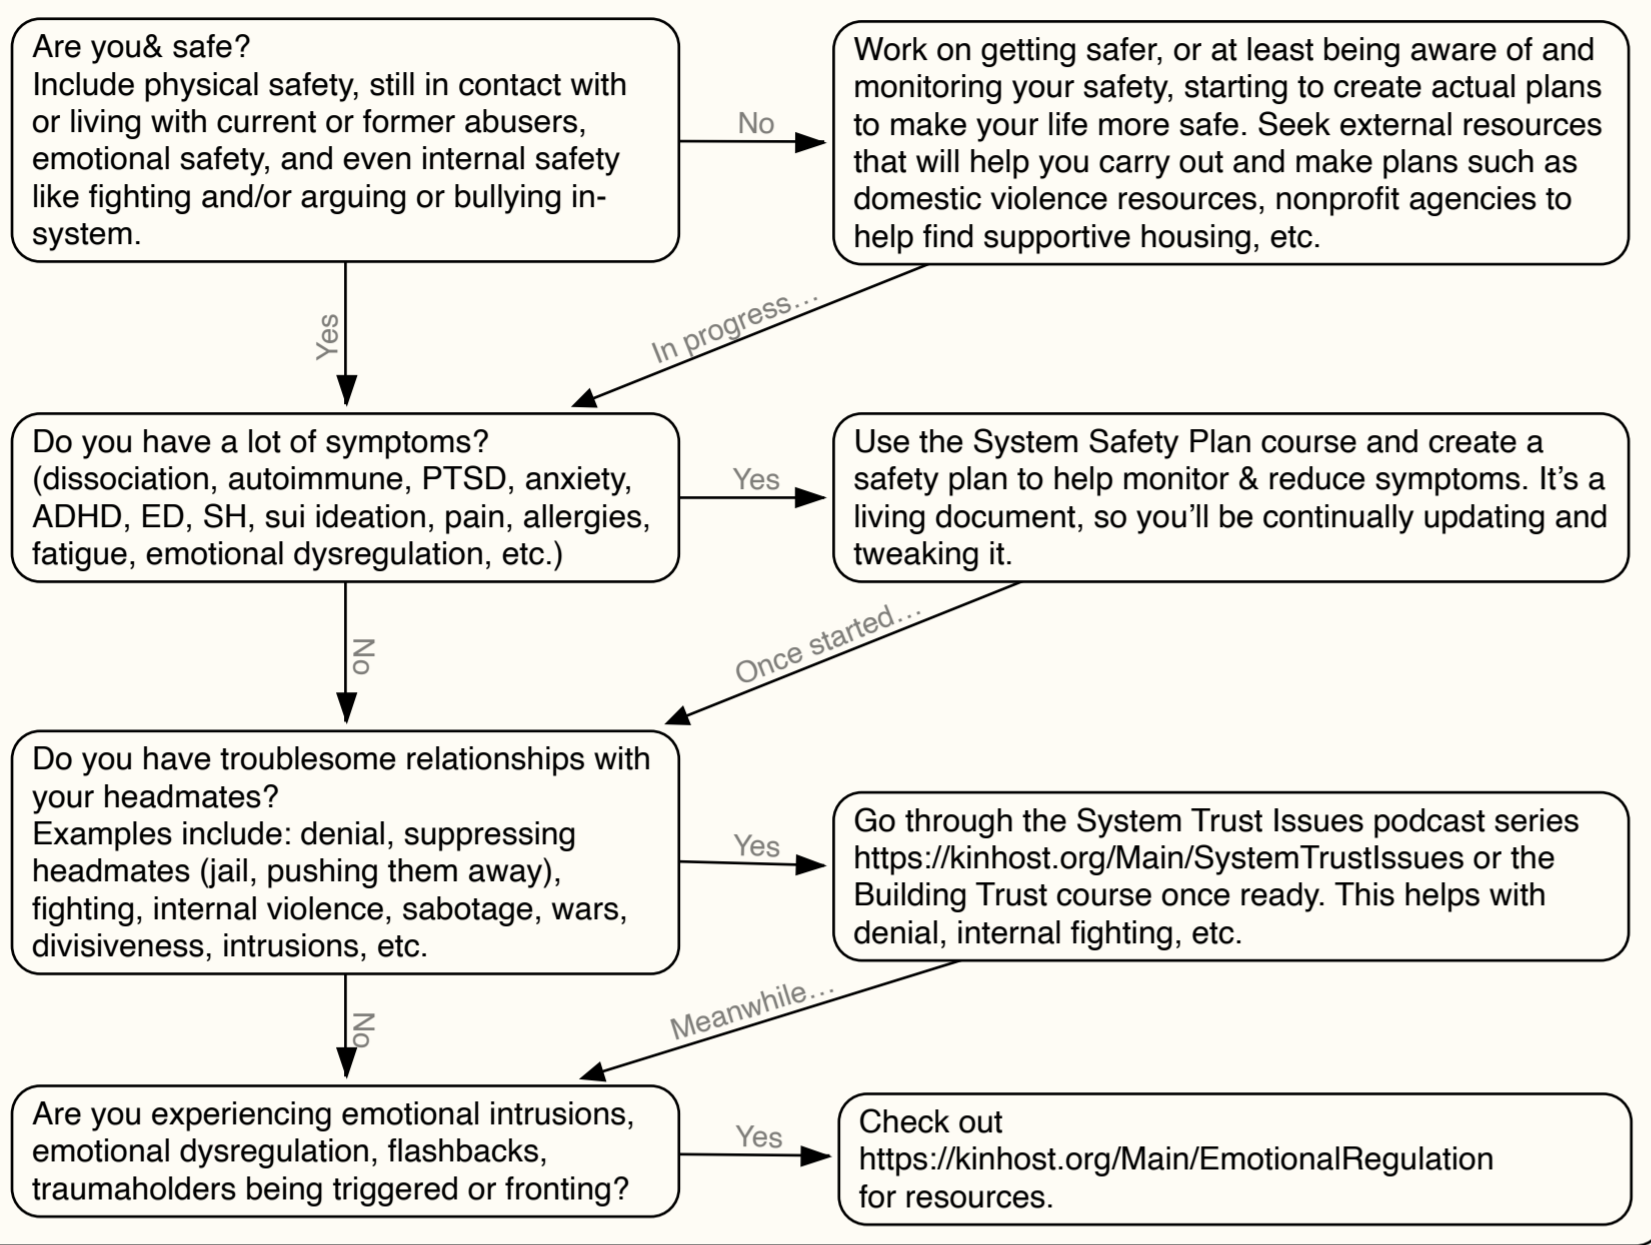

United Front System Self-Help Flowchart/Decision Maker

This is self-help work, you can start anywhere, and make your own pathway based on your system's needs or interests.

Having a Lot of Trouble? Start Here.

©2021-2022 The Crisses, Criss Xes, aka Criss Ittermann.

Doing OK? Try these ideas for Optimization

Want to take advantage of United Front materials? Check this out.

These are **recommended** pathways through these self-help materials — the only requirement at this time is that folk are alumni of at least 1 live coaching group to take Building Community.

By the end of 2022 the shortest recommended path to the Building Community course will be to create a Safety Plan, take Building Trust, work on those materials until ready, then tackle the Building Community course.

The Building Community course is very challenging and dense. As an optimal path, we recommend taking Reparenting, Search & Rescue, and Developing Better Spoons before Building Community.

Key:
 (C) Online Course Available
 (C*) Course coming in 2022
 (K) Kinhost.org article
 (B) Book available
 (P) Podcast episode(s)
 Courses & United Front books are sliding scale.
 Please ask if you need further accommodations.